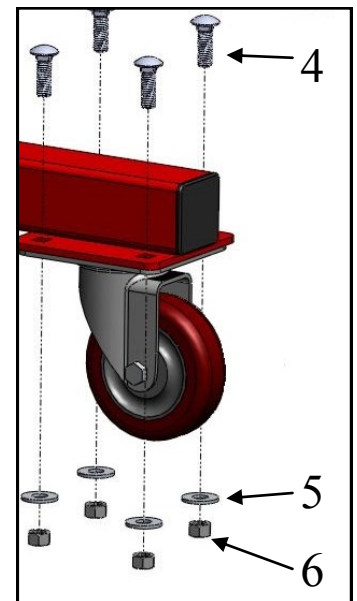

## ME-113 SINGLE OUTDRIVE CART

ITEM #	PART NAME	QTY
1	OUTDRIVE CART BODY	1
2	LOCKING CASTER	2
3	NON-LOCKING CASTER	2
4	3/8"-16 X 1" CARRIAGE BOLT	16
5	3/8" FLAT WASHER	16
6	3/8" LOCK NUT	16

ASSEMBLE ALL  
WHEELS AS SHOWN