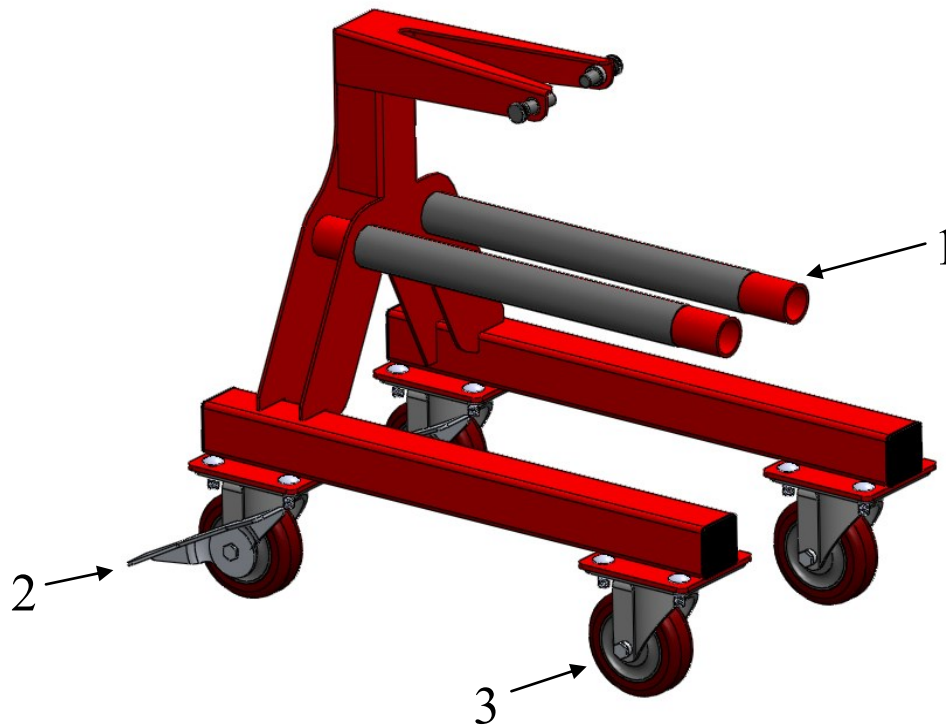

# STERNMASTER

MarineTools

## ME-113 SINGLE OUTDRIVE CART

ITEM #	PART NAME	QTY
1	OUTDRIVE CART BODY	1
2	LOCKING CASTER	2
3	NON-LOCKING CASTER	2
4	3/8"-16 X 1" CARRIAGE BOLT	16
5	3/8" FLAT WASHER	16
6	3/8" LOCK NUT	16

ASSEMBLE ALL  
WHEELS AS SHOWN