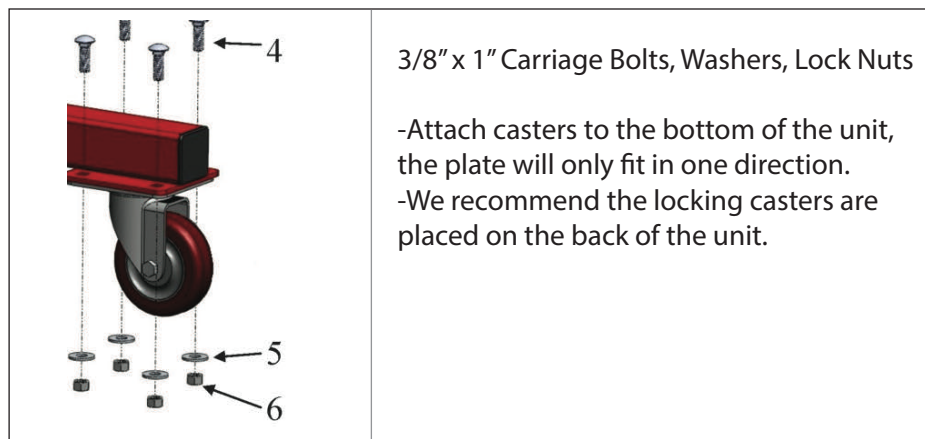

HITCH MOUNTED OUTDRIVE SERVICE STAND

ME-113 & ME-112 PRODUCT MANUAL

CustomerService@Sternmaster.net

411 N Centennial St
Zeeland, MI 49464

SternmasterMarine.com
1-800-305-8117

ASSEMBLY INSTRUCTIONS ME-113 SINGLE OUTDRIVE CART

#	(Qty) Part Name	#	(Qty) Part Name
1	(1) Body	5	(16) 3/8" x 1" Bolts
2	(2) Locking Casters	6	(16) 3/8" Flat Washer
3	(2) Non-locking Casters	7	(16) 3/8" Lock Nuts
4	(2) Nylon Screws		

ASSEMBLY INSTRUCTIONS ME-112 HITCH MOUNTED OUTDRIVE SERVICE STAND