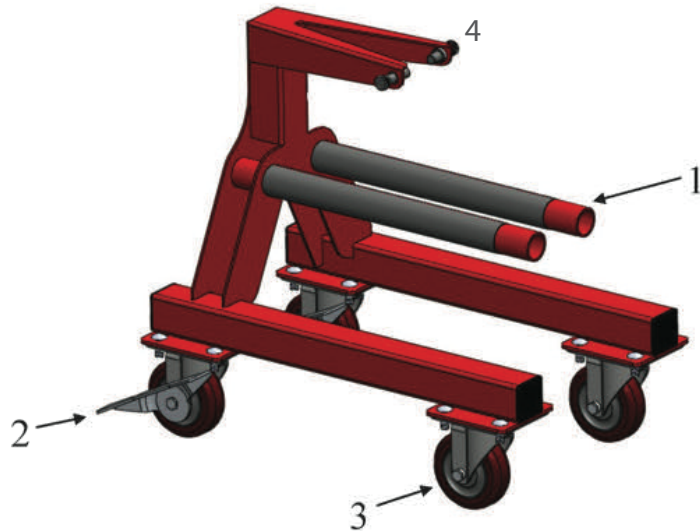

#	(Qty) Part Name	#	(Qty) Part Name
1	(1) Body	5	(16) 3/8" x 1" Bolts
2	(2) Locking Casters	6	(16) 3/8" Flat Washer
3	(2) Non-locking Casters	7	(16) 3/8" Lock Nuts
4	(2) Nylon Screws		

ASSEMBLY INSTRUCTIONS ME-112 HITCH MOUNTED OUTDRIVE SERVICE STAND