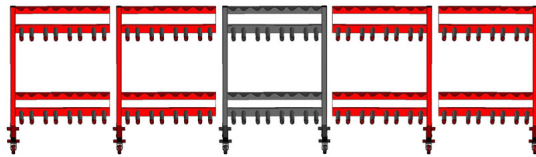

## Nine Outdrive Storage Rack - ME-114

**Limited Stock, there may be a 2-4 week delay in shipping orders.**

Scroll down for more images.

- Capacity Accommodates 9 Outdrives/Lower Units
- Dimensions Length: 50 1/2 inches  
Width: 24 inches  
Height: 55 1/2 inches
- Weight 175 lbs
- Materials Steel  
Red Powdercoat  
5" Swivel Casters, 1000 lb Capacity Each
- Shipping Please note the shipping quote at checkout is for a continental US business address.  
Call our Sales Team at 1-800-305-8117 if you are shipping to a residential address, military location, or internationally.

Need a place for 9 full sized outdrives/lower units? This heavy duty all steel stand is the perfect solution! It is made with scratch-preventing sheaths and powder coated to ensure that the integrity of outdrives remain intact. 4 units will fit on the upper rack, and 5 units fit the bottom rack - offset from the top rack. Two locking 5" casters ensure that this rack stays in place.

\*Please note that the second photo is showing the older style 8 outdrive racks. The first rendering shows the new tyle 9 outdrive rack. 4 units on top, 5 units on bottom.

If you are looking for storage for more than 9 outdrives, look at our [ME-114 EXTENSION](#) for unlimited storage options. To see more information or to order, [Click Here](#), or find the Related Products section of this page and click on the ME-114 EXT or go back to the Storage Racks category to choose the ME-114 EXT.

[View Assembly Instructions](#)

Scratch preventing rubber sleeves protect your outdrive

Create unlimited amounts of storage by adding [EXTENSIONS](#) onto your ME-114. (Standard old style ME-114 shown in gray, old style EXTENSIONS show in red) To see more information or to order, [Click Here](#).